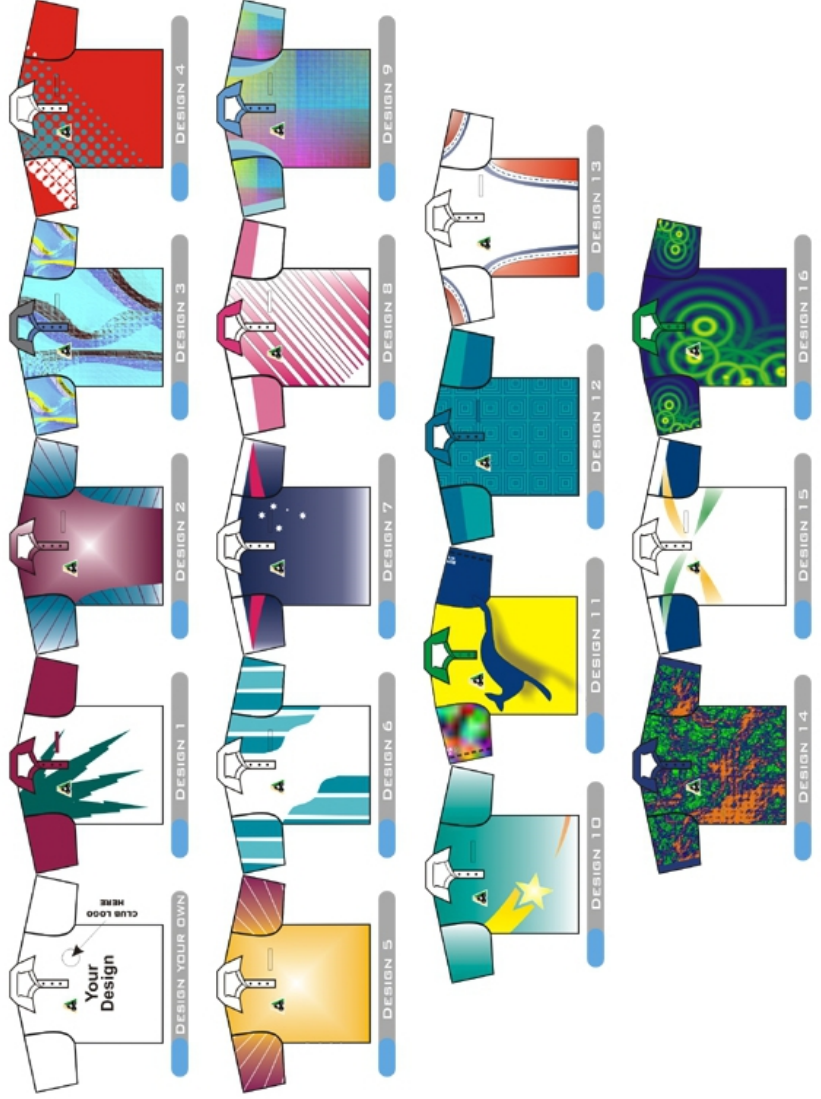

MENS

SIZEING COLOURS